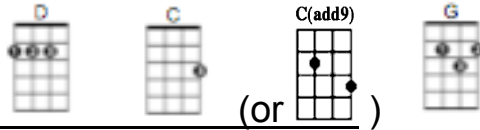

Sweet Home Alabama

1974 by Ed King, Gary Rossington, Ronnie Van Zant; perf by Lynyrd Skynyrd

INTRO:

(same progression through entire song)
(Play either C or C(add9) where the chord says "C")

D C G
Big wheels keep on turning
D C G
Carry me home to see my kin
D C G
Singing songs about the Southland
D C G
I miss Alabamy once again, and I think its a sin, yes

Well I heard mister Young sing about her
Well, I heard ole Neil put her down
Well, I hope Neil Young will remember
A Southern man don't need him around anyhow

CHORUS: D C G D C G
Sweet home Alabama, Where the skies are so blue
D C G D C G
Sweet Home Alabama; Lord, I'm coming home to you